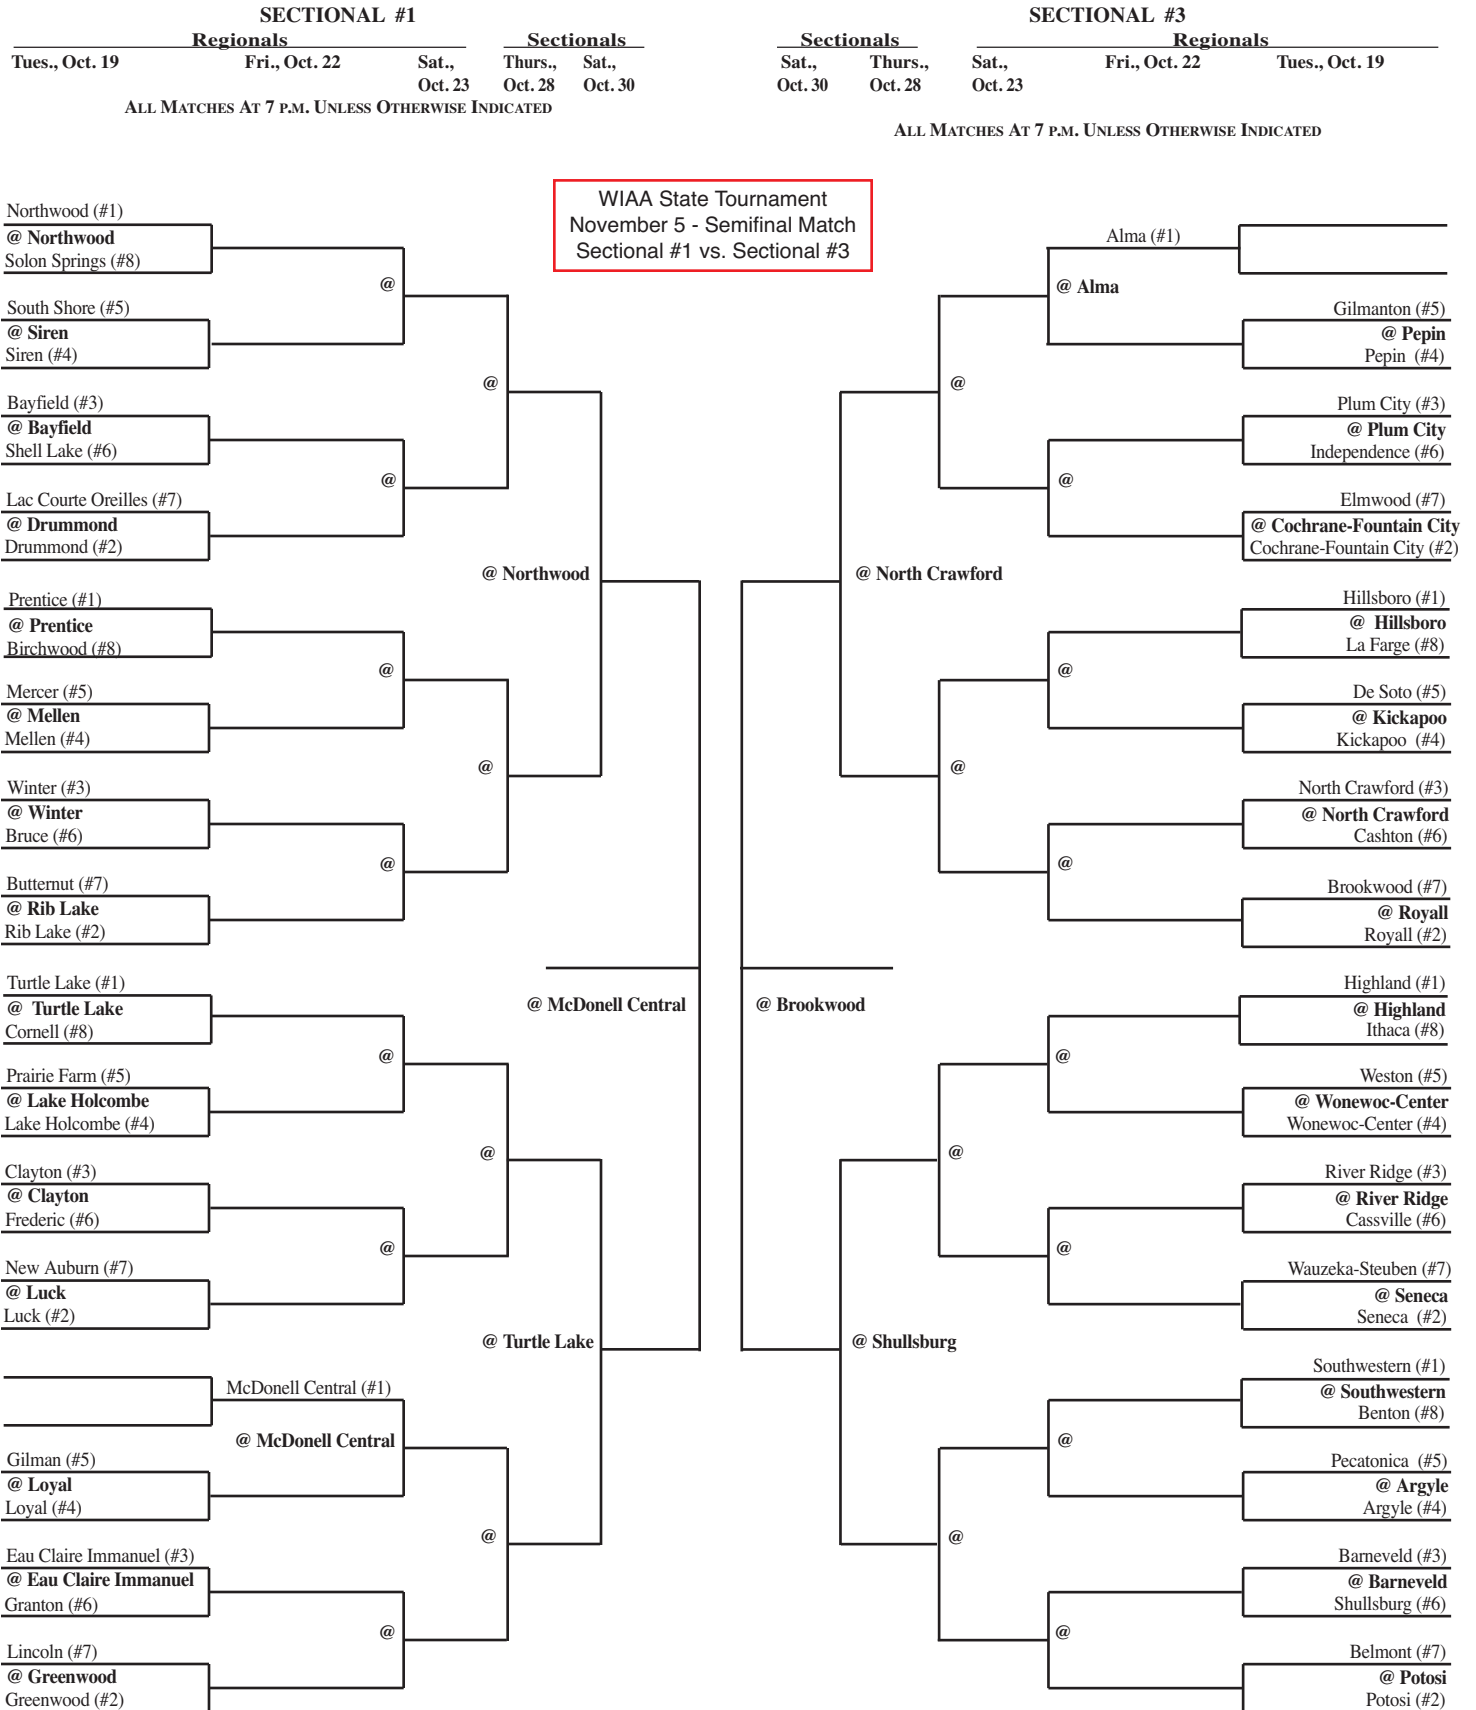

2010 Girls Volleyball Assignments – Division 4

The higher seeded team will host all rounds of the tournament that do not have a predetermined site unless their venue does not have appropriate facilities and seating.

SECTIONAL #2

SECTIONAL #4

Regionals		Sectionals	
Tues., Oct. 19	Fri., Oct. 22	Sat., Oct. 23	Thurs., Oct. 28 Sat., Oct. 30

Sectionals		Regionals	
Sat., Oct. 30	Thurs., Oct. 28	Sat., Oct. 23	Fri., Oct. 22 Tues., Oct. 19

ALL MATCHES AT 7 P.M. UNLESS OTHERWISE INDICATED

ALL MATCHES AT 7 P.M. UNLESS OTHERWISE INDICATED